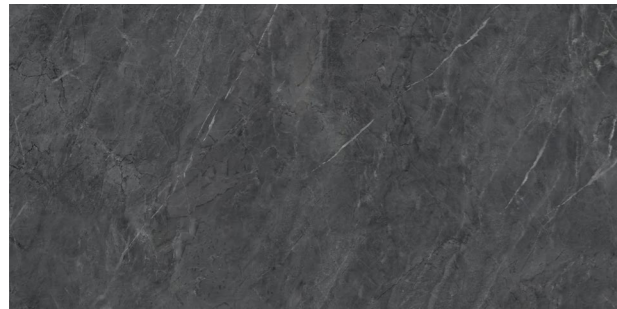

TMS601204CG

CAVALLI