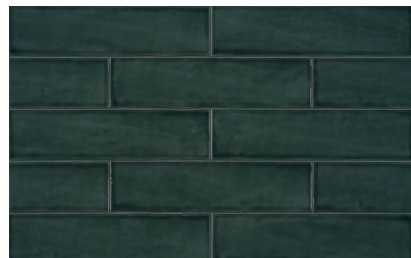

TERAMODA

STUDIO
arte

TERAMODA

STUDIO
arte

CERAMIC WALL TILES

4000-0244-0

4000-0245-0

4000-0246-0

M Matt

G Glossy

75x300mm
3"x12"
7 Faces

WALL: 4000-0244-0
75x300mm/3"x12"

WALL: 4000-0247-0
75x300mm/3"x12"