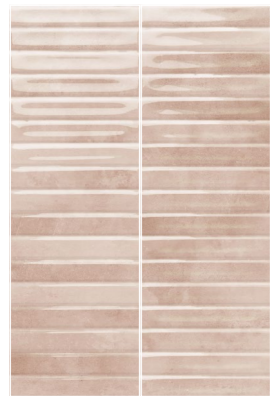

Stripes

STUDIO
arte

STRIPES

CERAMIC WALL TILES

STUDIO
arte

MVG1493-KK

MVG1492-KK

MVG1495-KK

MVG1497-KK

MVG1499-KK

CAA1307-KK

CAA1308-KK

SIZES & FINISHES

100x300mm
8"x24"
1 Faces

M Matt G Glossy

WALL: MVG1499-KK
100x300mm/8"x24"