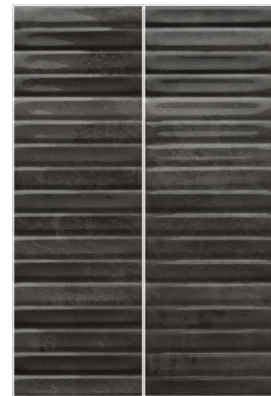

Stripes

STUDIO
arte

STRIPES

CERAMIC WALL TILES

STUDIO
arte

MVG1493-KK

MVG1492-KK

MVG1495-KK

MVG1497-KK

MVG1499-KK

CAA1307-KK

CAA1308-KK

SIZES & FINISHES

100x300mm
8"x24"
1 Faces

M Matt G Glossy

WALL: MVG1499-KK
100x300mm/8"x24"

WALL: MVG1497-KK
100x300mm/8"x24"